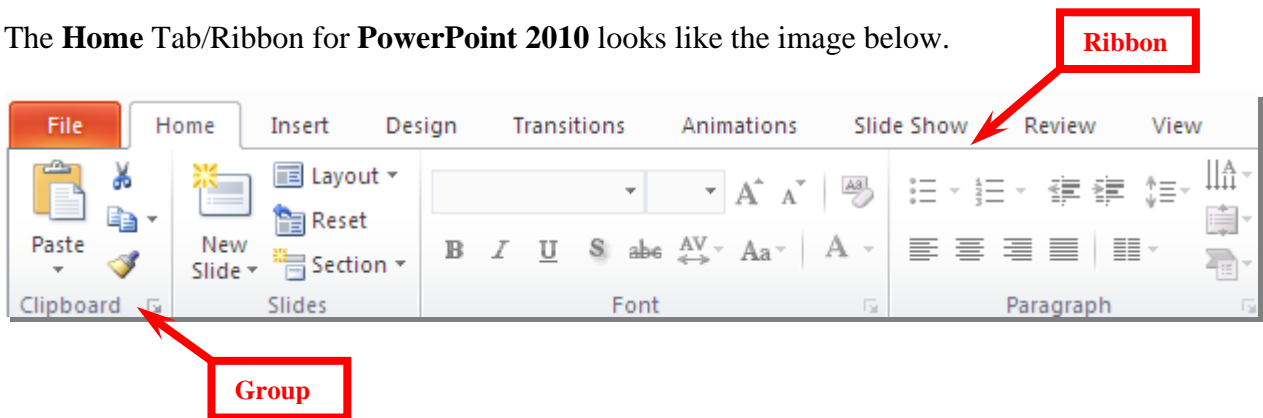

Ribbons

Below the **Quick Access Toolbar** are a series of **Tabs/Ribbons** and the **File Menu**.

Ribbons stretch across the top of your application screen with features to assist you as you click the Ribbon Tabs.

Tabs

Tabs are similar to the drop down menu choices in previous versions of PowerPoint. All 2010 Office applications begin with the Home tab.

The **Home** Tab/Ribbon for **PowerPoint 2010** looks like the image below.

The **Tabs** to the **right** of the **Home** Tab/Ribbon are **tailored** to each **application**.